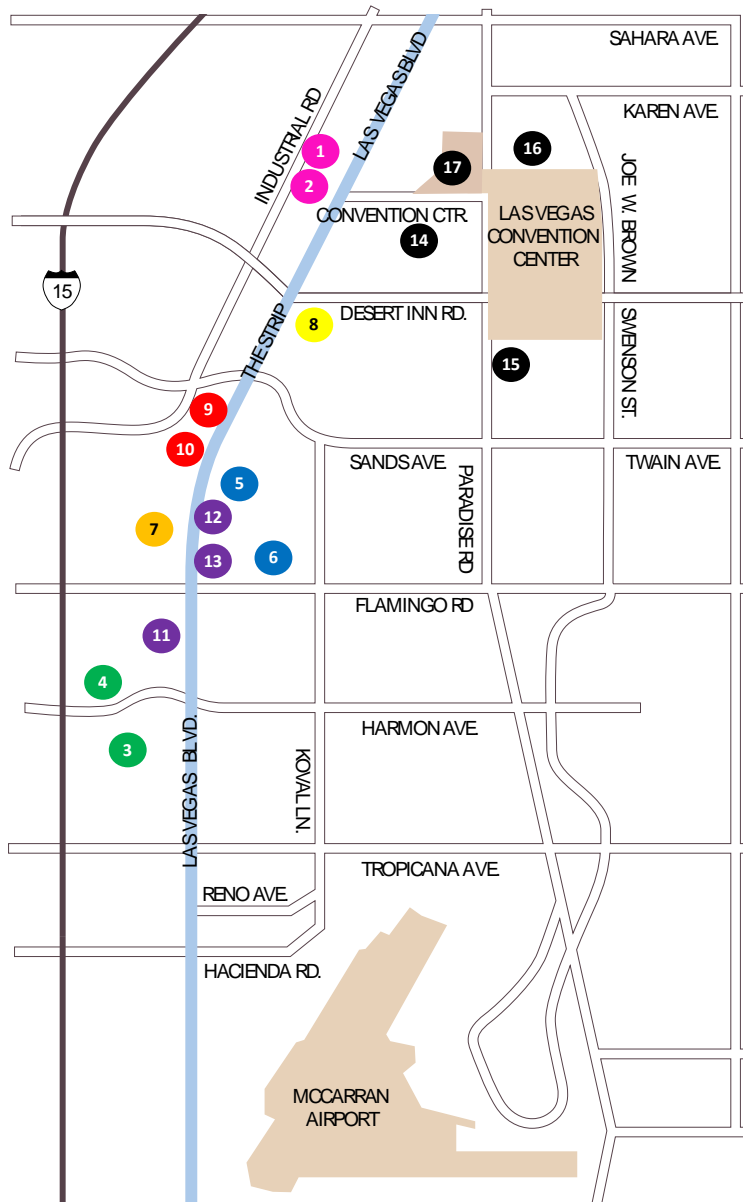

#### ROUTE A-PINK

- 1 RESORTS WORLD, HILTON – CURBSIDE IN RIDE SHARE LOT
- 2 RESORTS WORLD, THE CONRAD – CURBSIDE IN RIDE SHARE LOT

#### ROUTE C-BLUE

- 5 THE LINQ – CURBSIDE ON LINQ LANE, NEAR HIGH ROLLER FERRIS WHEEL
- 6 WESTIN LAS VEGAS – CURBSIDE ON LINQ LANE, NEAR HIGH ROLLER FERRIS WHEEL

#### ROUTE E-YELLOW

- 8 ENCORE – CURBSIDE, AT ENCORE TOUR BUS AREA

#### ROUTE F-RED

- 9 TREASURE ISLAND – CURBSIDE, AT SIRENS COVE BOULEVARD
- 10 THE MIRAGE – TOUR BUS STOP AT NORTH VALET